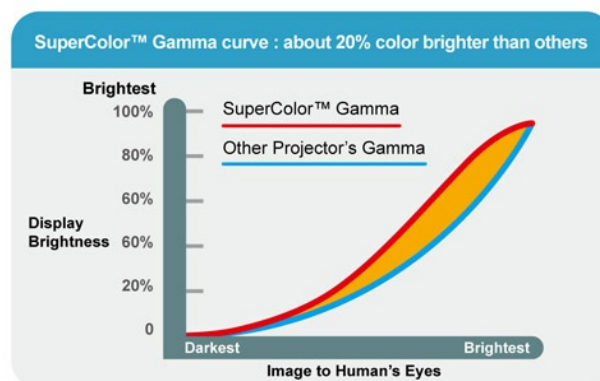

LightStream™ Full HD Home Entertainment Projector

ViewSonic
See the difference™ 

PJD7831HDL

Impressive Audiovisual Performance with flexible placement

The ViewSonic LightStream™ PJD7831HDL 1080p projector features 3,200 lumens, Full HD 1920 x 1080 native resolution, an intuitive, user-friendly design and a sleek white chassis. Exclusive SuperColor™ technology offers a wider color range for true-to-life image projection in any light, while SonicExpert™, ViewSonic's proprietary sound enhancement technology, powers a 10W cube speaker to deliver incredibly clear and audible sound. PortAll™ - a neatly designed enclosed HDMI/MHL connection compartment, supports wireless HDMI dongles or MHL connectors, while a cable management hood eliminates unsightly cable clutter. With shorter throw ratio, 1.3x optical zoom, HV keystone, 4 corner adjustment, and 10W high-powered USB ports, extensive connectivity, the PJD7831HDL provides flexible and quick set-up. The PJD7831HDL is the ideal projector for both high definition presentations and vibrant multimedia entertainment.

SuperColor™ : Best in Class Color Accuracy

ViewSonic's proprietary SuperColor™ Technology offers a wider color range than conventional DLP® projectors, ensuring that users enjoy realistic and accurate colors. With an exclusive color wheel design and

dynamic lamp control capabilities, SuperColor™ Technology projects images with reliable and true-to-life color performance, in both bright and dark environments, without sacrificing image quality.

Striking an ideal balance, ViewSonic's SuperColor™ 6-Segment Color Wheel decreases the white segment that may cause washed out images, while increasing the yellow and cyan segments – for images that are both exceptionally bright and well-saturated. It maximizes brightness Increased by 15% or more with the highest color saturation over others in the same class.