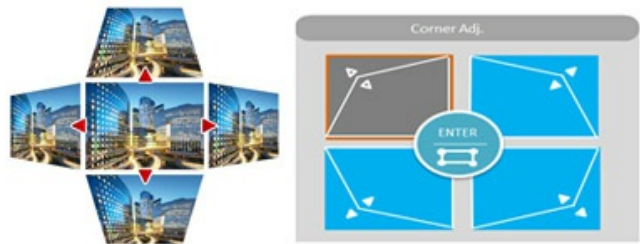

Dual 3D Blu-ray Ready HDMI Inputs

Designed with two HDMI ports, this projector can display 3D images directly from 3D Blu-ray players —perfect for connecting to any HDMI-enabled device.

Side projection Horizontal and Vertical Keystone Correction

with 4 corner adjustment

Horizontal and vertical keystone correction and 4 corner adjustment feature eliminate crooked and distorted images for a perfectly proportioned picture every time.

Extreme Mounting Flexibility

A 1.3x optical zoom lens provides mounting flexibility with a wider throw distance range while a 1.15 - 1.5 shorter throw ratio projects large images from short distances in small rooms.

Hide Unsightly Cables