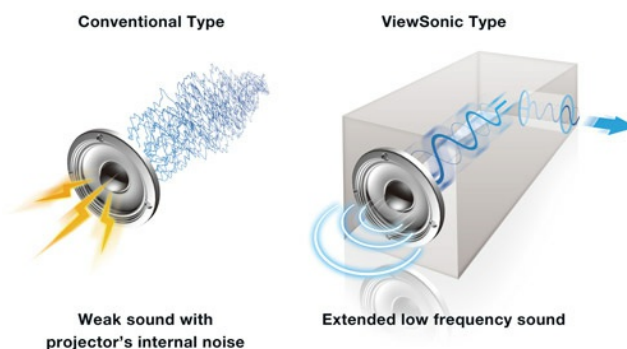

dynamic lamp control capabilities, SuperColor™ Technology projects images with reliable and true-to-life color performance, in both bright and dark environments, without sacrificing image quality.

Striking an ideal balance, ViewSonic's SuperColor™ 6-Segment Color Wheel decreases the white segment that may cause washed out images, while increasing the yellow and cyan segments – for images that are both exceptionally bright and well-saturated. It maximizes brightness Increased by 15% or more with the highest color saturation over others in the same class.

Full HD 1080p

This ViewSonic projector features Full HD 1920x1080 (1080p) native resolution for the sharpest and clearest picture available. It delivers exceptional details and astonishing clarity for the best viewing experience. It is perfect for watching all types of high definition formats (1080p/1080i/720p) and content, including movies, videos, sports, games, and TV, without any distortion or scaling of the original video format.

PortAll™ : Secure MHL/HDMI Port

ViewSonic's exclusive PortAll™ feature—a hidden compartment with an integrated and secure MHL/HDMI port that lets you discretely stream multimedia content from a wireless dongle, or lets you connect to other devices via an HDMI cable.