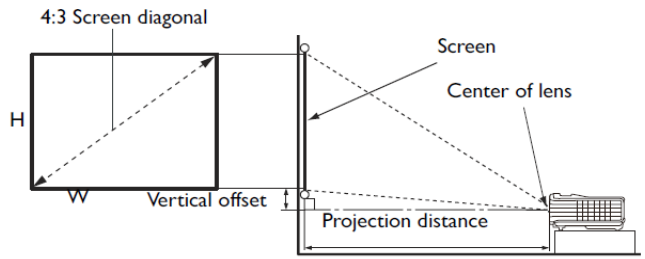

MS506P Digital Projector

Distance Chart

Diagonal		Screen size		Distance from screen (mm)			Vertical offset (mm)
Inch	mm	W (mm)	H (mm)	Min length (max. zoom)	Average	Max length (min. zoom)	
60	1524	1219	914	2385	2504	2623	91
70	1778	1422	1067	2782	2921	3060	107
80	2032	1626	1219	3179	3338	3497	122
90	2286	1829	1372	3577	3756	3935	137
100	2540	2032	1524	3974	4173	4372	152
120	3048	2438	1829	4769	5008	5246	183
140	3556	2845	2134	5564	5842	6121	213
150	3810	3048	2286	5962	6260	6558	229
160	4064	3251	2438	6359	6677	6995	244
180	4572	3658	2743	7154	7512	7869	274
200	5080	4064	3048	7949	8346	8744	305
220	5588	4470	3353	8744	9181	9618	335
240	6096	4877	3658	9538	10015	10492	366
260	6604	5283	3962	10333	10850	11367	396
280	7112	5690	4267	11128	11685	12241	427
300	7620	6096	4572	11923	12519	13115	457